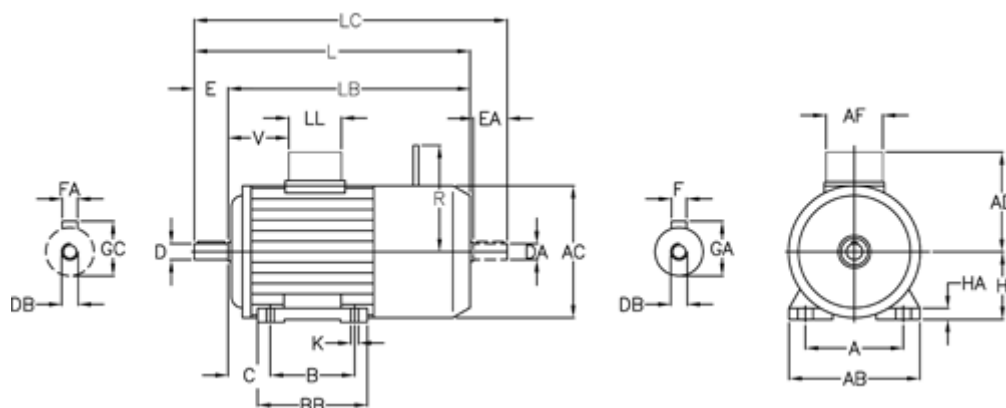

Data Sheet

Article number: 25100030041204104000

Description: Bonfiglioli brake motor BX100LB-4 FA15 3.0KW
1400 rpm 3x230/400v 50HZ IP55 IE3 AC brake B3 stainless steel

Measures

A	= 160	D	= 28	GC	= 31.0	R	= 160
A/F	= 98	DA	= M10	H	= 100	V	= 119
AB	= 192	DB	= M10	HA	= 14.0		
AC	= 195	E	= 60	K	= 12		
AD	= 142	EA	= 28	L	= 458		
B	= 140	F	= 8	LC	= 521		
BB H7	= 175	FA	= 8	Length B	= 398		
C	= 63	GA	= 31.0	LL	= 98		